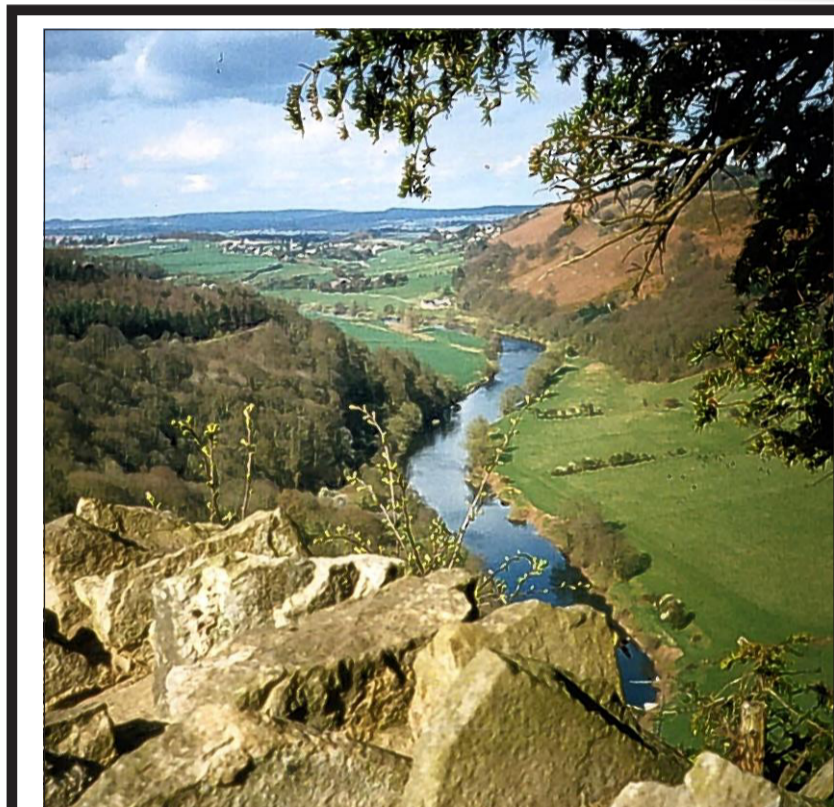

EDUCATION CHOICES YOUR 20-PAGE GUIDE

SAVE OUR DOCKS

PAGES 2, 10 & 11

West ex-cop slams drama

ACCUSATIONS have been levelled at ITV's *Appropriate Adult* drama by John Bennett, the man who led the police investigation into the murders committed by Fred and Rosemary West.

Now retired, Mr Bennett said the drama contained scenes and dialogues that did not exist. He also argued that it was an insult to the couple's victims and their families.

He also said it was possible Mary Bastholm had been killed by Fred West.

■ Page 3

Savage attack on 31-year-old

CCTV images have been released of a duo police want to trace after a 31-year-old man was viciously beaten in Gloucester.

The victim was left with a gash on his head and had teeth knocked out after being set upon.

He was walking in Greyfriars in the early hours of Sunday when he was targeted.

■ Page 7

New M5 chaos

ROADWORKS on the M5 are set to bring more misery to drivers.

A series of schemes will mean disruption across the motorway network in Gloucestershire. It is set to last into the New Year.